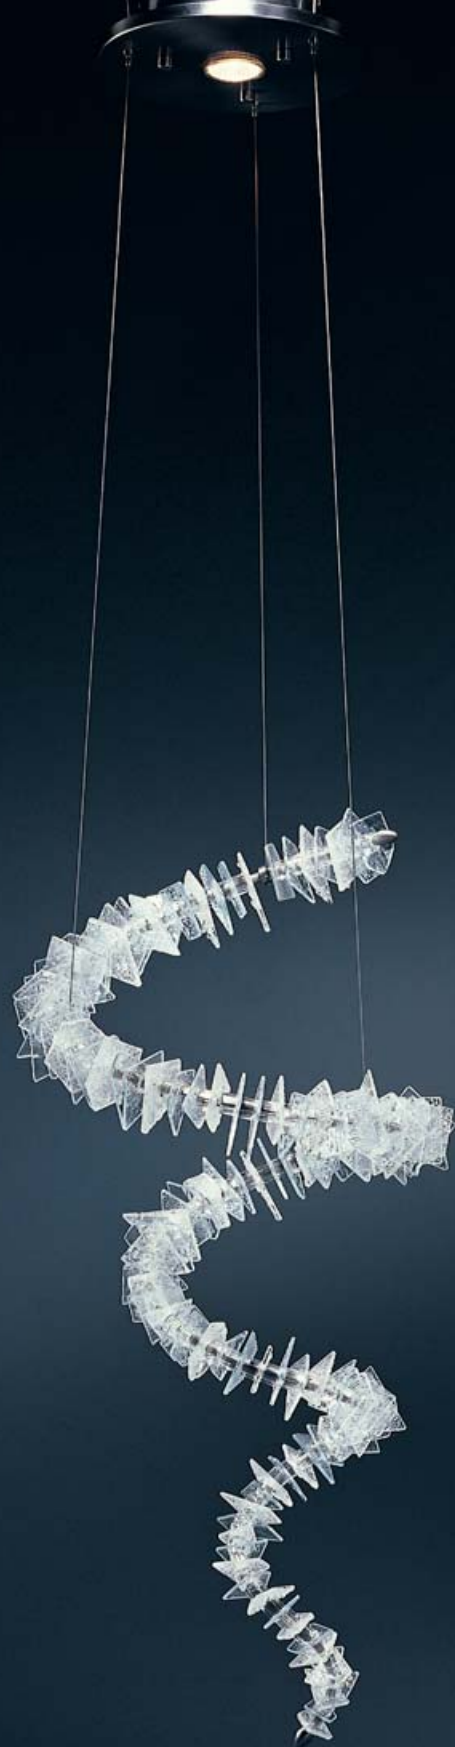

Vertigo

40

Design by Jaroslav Bejvl Jr.

	Art. Number	Metal Finish	Color of Glass	Trimmings	Dimensions (cm)	Dimensions (in)	Wattage
40	PD 5411/00/001	Matt Stainless	No Glass Parts	Traditional	∅37 ↑65+L	∅15 ↑26+L	1x GU 10 - 50W