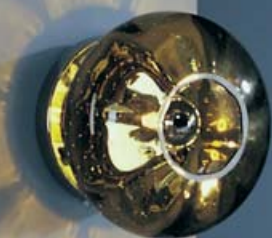

Lampion

21

Design by Martina Švarcová

	Art. Number	Metal Finish	Color of Glass	Trimmings	Dimensions (cm)	Dimensions (in)	Wattage
18	TD 5425/01/001	Nickel	Cry + Olive Oil	No Trim	∅25 ↑20	∅10 ↑8	1x E14 - 40W metal coating
19	TD 5425/02/001	Nickel	Cry + Olive Oil	No Trim	∅20 ↑15	∅8 ↑6	
20	TD 5425/00/001	Nickel	Cry + Olive Oil	No Trim	∅30 ↑24	∅12 ↑9	
21	WD 5425/02/001	Nickel	Cry + Olive Oil	No Trim	↔20 ↑20 ↗15	↔8 ↑8 ↗6	
22	WD 5425/01/001	Nickel	Cry + Olive Oil	No Trim	↔25 ↑25 ↗20	↔10 ↑10 ↗8