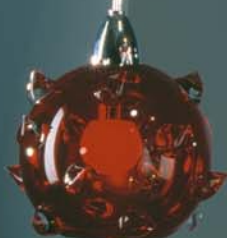

Lolita

64
[65]