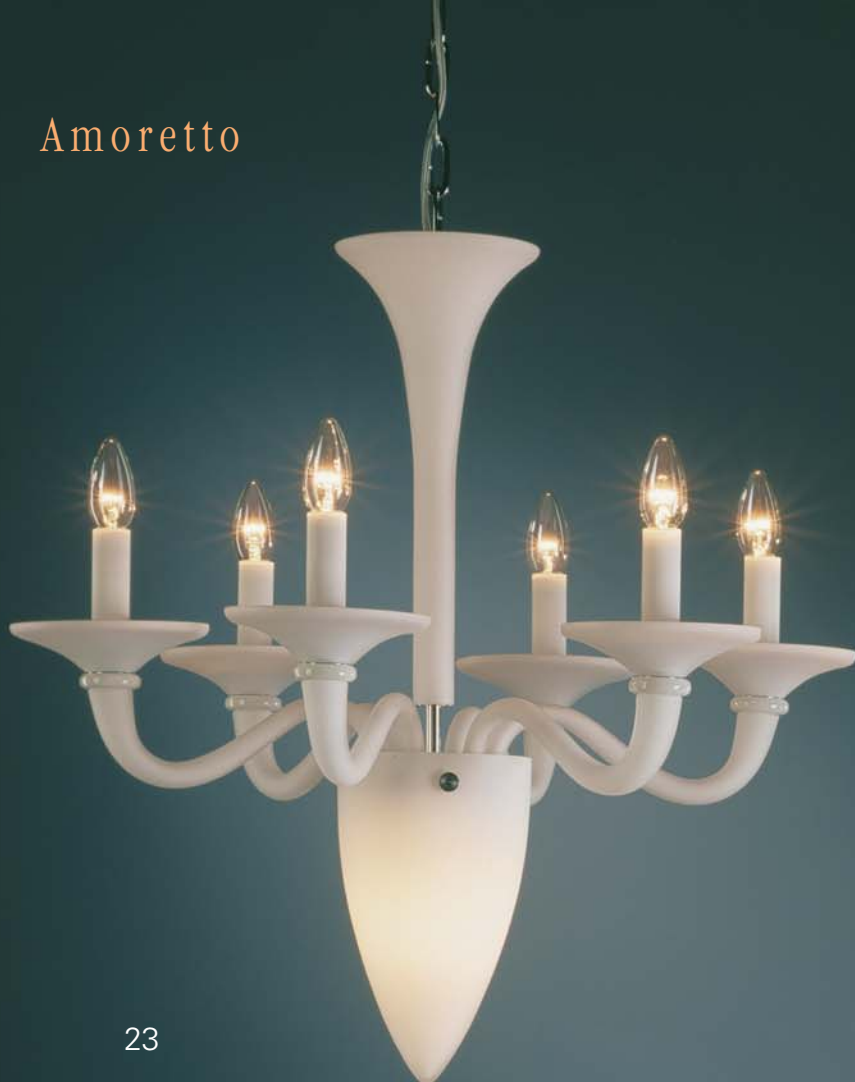

Amoretto

23